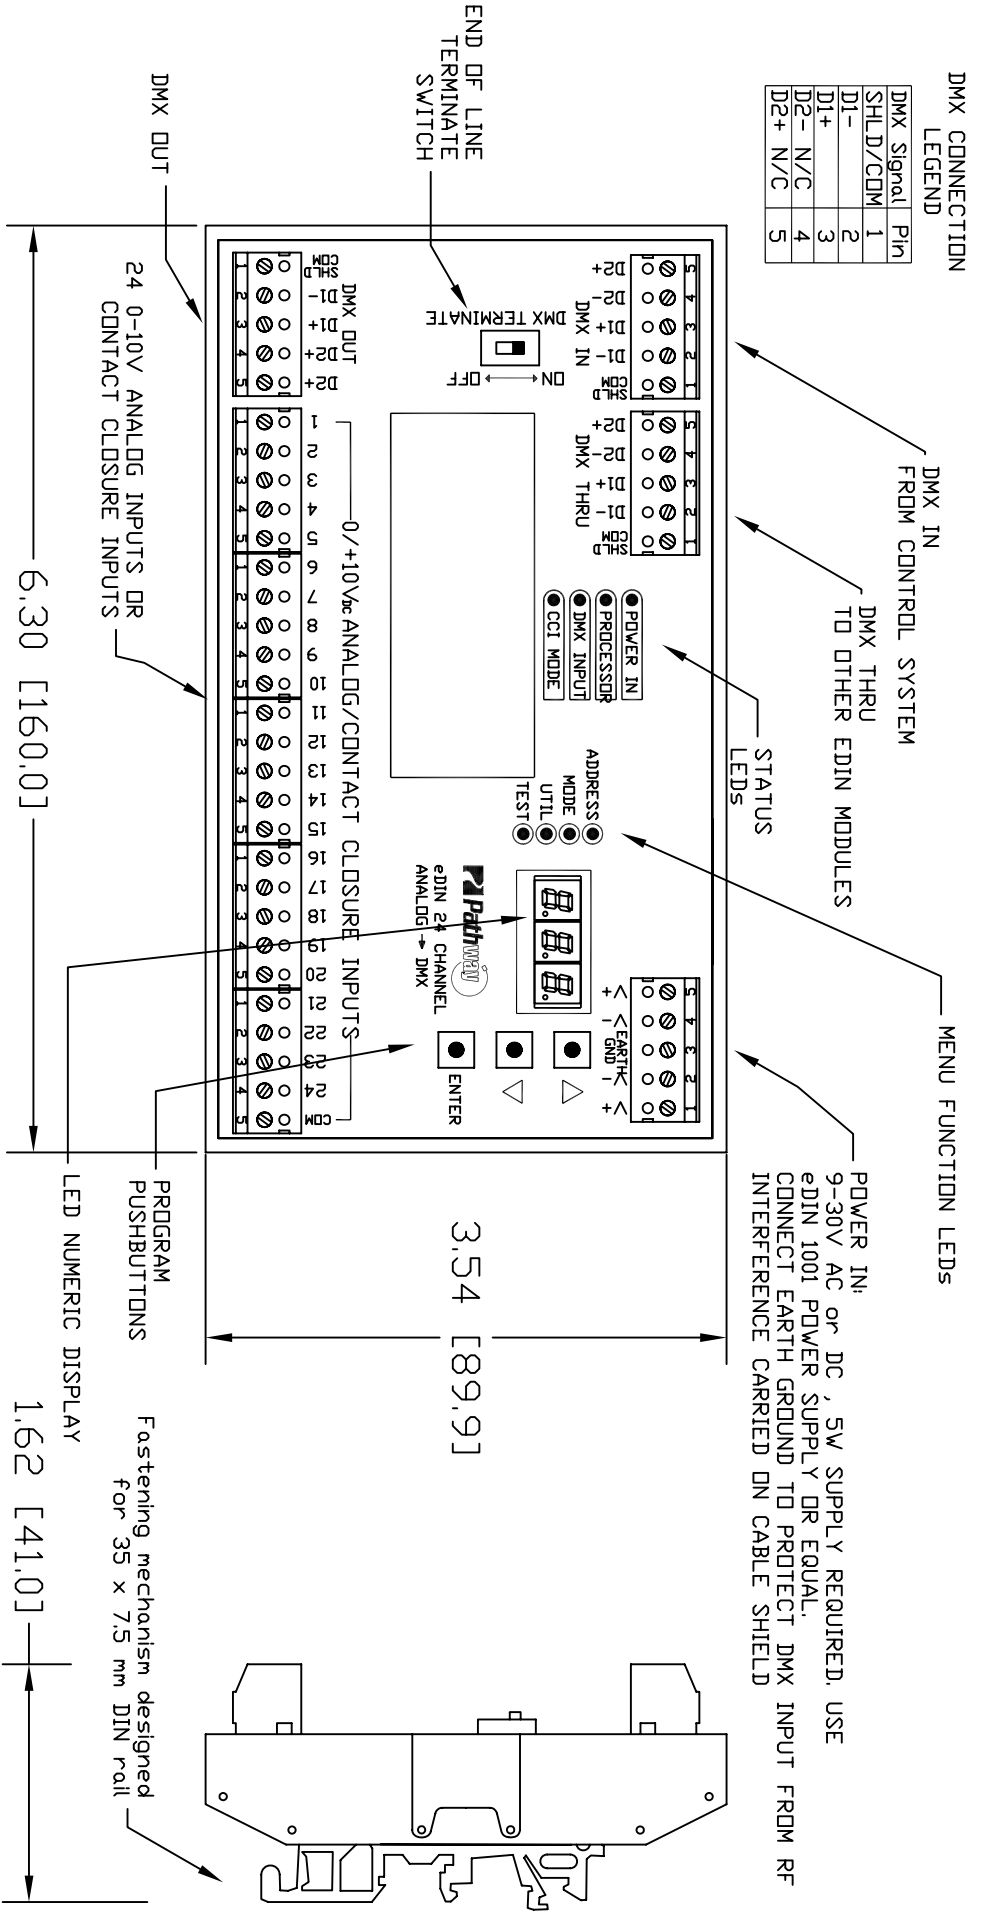

DMX CONNECTION LEGEND

DMX Signal	Pin
SHLD/CDM	1
D1-	2
D1+	3
D2- N/C	4
D2+ N/C	5

FILENAME: 72-0074 - eDIN-Manager.dwg

PART NUMBER: 1006

EDIN 24-WAY ANALOG-to-DMX INTERFACE

Pathway Connectivity Inc.
 103 Inglewood Plaza, 1439 17th Avenue SE
 Calgary, Alberta, Canada T2G 1J9
 Phone: +1(403)243-1110 Fax: +1(403)287-1281
<http://www.pathwayconnect.com>

DRAWN BY: Jon-Paul Bussell, Pathway Connectivity REV
 DATE: 11/9/2006 2:41 PM
 CHECKED: DAVID HIGGINS
 SCALE: NTS
 UNITS: INCHES [mm]