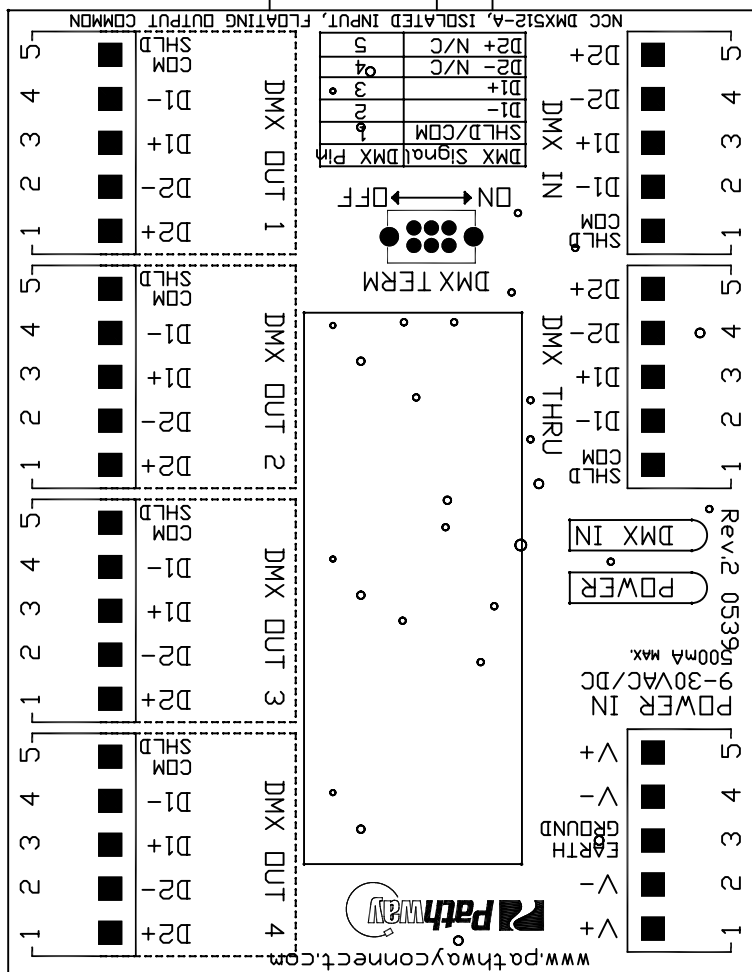

1002 - eDIN 4-WAY OPTO SPLITTER

Pathway Connectivity Inc.
 103 Inglewood Plaza, 1439 17th Avenue SE
 Calgary, Alberta, Canada T2G 1J9
 Phone: +1(403)243-9110 Fax: +1(403)287-1281
<http://www.pathwayconnect.com>

DRAWN BY: Jon-Paul Bussell, Pathway Connectivity Rev
 DATE: 3/16/2006 8:53 AM
 CHECKED: DAVID HIGGINS
 SCALE: NTS
 UNITS: INCHES

A

A