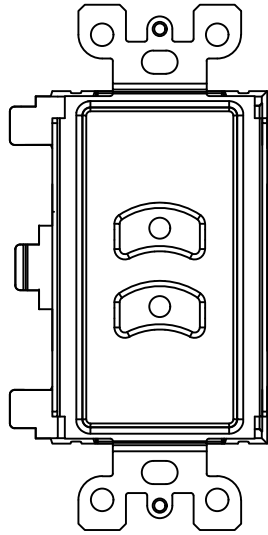

0700-5901
2-Button
Local Station Insert