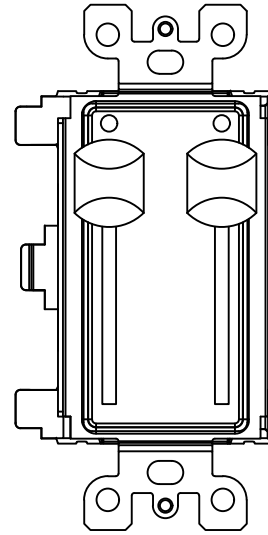

Notes:
 Stations mount on 1.88" [47.75mm] centers
 Available in the following colors: BL-Black WW-White

0700-5331
2-Button
Master Station Insert

0700-5332
4-Button
Master Station Insert

0700-5333
1-Slider
Master Station Insert

0700-5334
2-Slider
Master Station Insert

0700-5335
3-Slider
Master Station Insert

0700-5901
2-Button
Local Station Insert

0700-5902
4-Button
Local Station Insert

0700-5903
1-Slider
Local Station Insert

0700-5904
2-Slider
Local Station Insert

0700-5905
3-Slider
Local Station Insert

Networked Sliders & Buttons 485
0700-53xx

FILENAME: 0700-53XX-NSB-485.dwg

PART NUMBER: 0700-53xx

Pathway Connectivity

103 Inglewood Plaza, 1439 17th Avenue SE
 Calgary, Alberta, Canada T2G 1J9
 Phone: +1(403)243-8110 Fax: +1(403)287-1281
<http://www.pathwayconnect.com>

DRAWN BY: BRIAN F. EVANS
 DATE: 5/10/2017
 CHECKED: ROBERT BELL
 SCALE: NTS
 UNITS: INCHES [mm]

REV

B