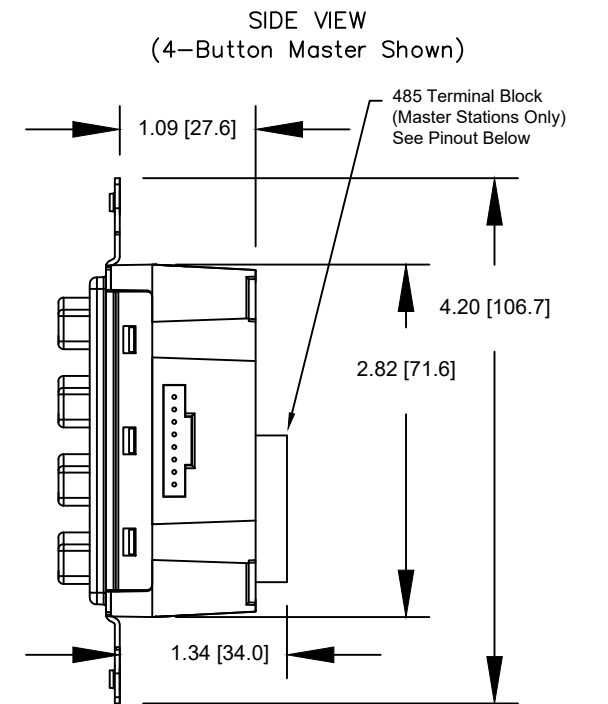

0700-5901
2-Button
Local Station Insert