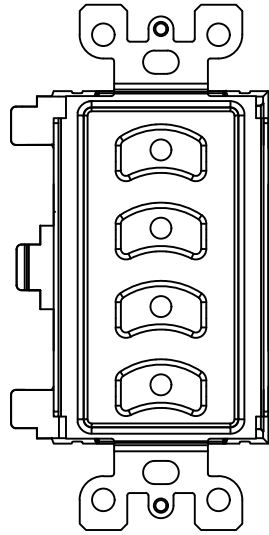

0700-5902
4-Button
Local Station Insert