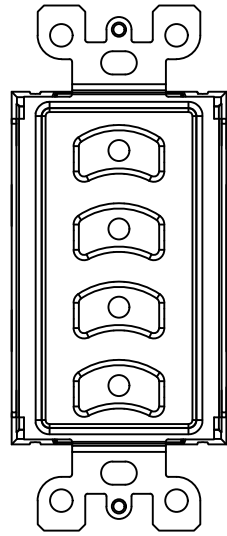

Notes:
 Stations mount on 1.88" [47.75mm] centers
 Available in the following colors: BL-Black WW-White

0700-5331
2-Button
Master Station Insert

0700-5332
4-Button
Master Station Insert

0700-5333
1-Slider
Master Station Insert

DRAWN BY: BRIAN F. EVANS
 DATE: 5/10/2017
 CHECKED: ROBERT BELL
 SCALE: NTS
 UNITS: INCHES [mm]

REV

B