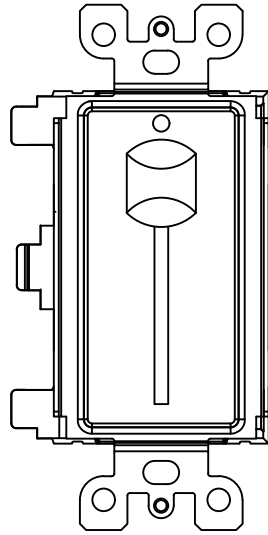

Notes:
 Stations mount on 1.88" [47.75mm] centers
 Available in the following colors: BL-Black WW-White

0700-5331
2-Button
Master Station Insert

0700-5332
4-Button
Master Station Insert

0700-5333
1-Slider
Master Station Insert

0700-5334
2-Slider
Master Station Insert

0700-5335
3-Slider
Master Station Insert

0700-5901
2-Button
Local Station Insert

0700-5902
4-Button
Local Station Insert

0700-5903
1-Slider
Local Station Insert

0700-5904
2-Slider
Local Station Insert

0700-5905
3-Slider
Local Station Insert

Networked Sliders & Buttons 485
0700-53xx

FILENAME: 0700-53XX-NSB-485.dwg

PART NUMBER: 0700-53xx

Pathway Connectivity

103 Inglewood Plaza, 1439 17th Avenue SE
 Calgary, Alberta, Canada T2G 1J9
 Phone: +1(403)243-8110 Fax: +1(403)287-1281
<http://www.pathwayconnect.com>

DRAWN BY: BRIAN F. EVANS
 DATE: 5/10/2017
 CHECKED: ROBERT BELL
 SCALE: NTS
 UNITS: INCHES [mm]

REV

B