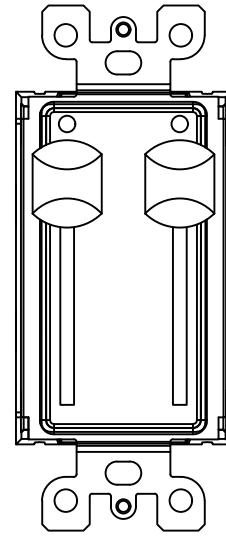

Notes:
 Stations mount on 1.88" [47.75mm] centers
 Available in the following colors: BL-Black WW-White

0700-5331
2-Button
Master Station Insert

0700-5332
4-Button
Master Station Insert

0700-5333
1-Slider
Master Station Insert

0700-5905
3-Slider
Local Station Insert

Networked Sliders & Buttons 485
0700-53xx

FILENAME: 0700-53XX-NSB-485.dwg

PART NUMBER: 0700-53xx

Pathway Connectivity

103 Inglewood Plaza, 1439 17th Avenue SE
 Calgary, Alberta, Canada T2G 1J9
 Phone: +1(403)243-8110 Fax: +1(403)287-1281
<http://www.pathwayconnect.com>

DRAWN BY: BRIAN F. EVANS
 DATE: 5/10/2017
 CHECKED: ROBERT BELL
 SCALE: NTS
 UNITS: INCHES [mm]

REV

B