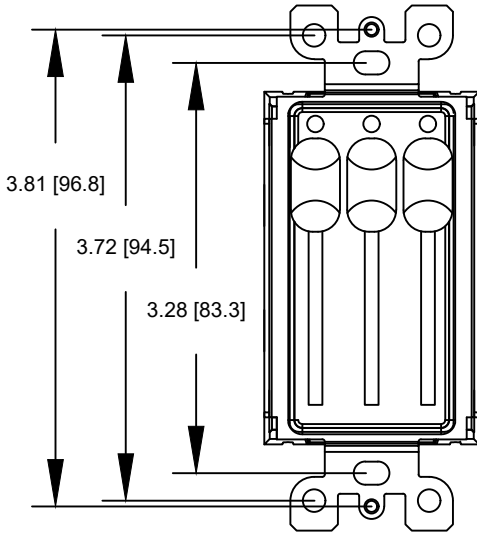

0700-5335
3-Slider
Master Station Insert