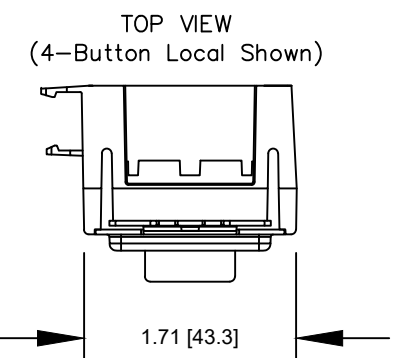

0700-5901
2-Button
Local Station Insert

0700-5902
4-Button
Local Station Insert

0700-5903
1-Slider
Local Station Insert

0700-5904
2-Slider
Local Station Insert

0700-5905
3-Slider
Local Station Insert

Notes:
Stations mount on 1.88" [47.75mm] centers
Available in the following colors:
BL-Black
WW-White

DRAWN BY: BRIAN F. EVANS
DATE: 5/10/2017
CHECKED: ROBERT BELL
SCALE: NTS
UNITS: INCHES [mm]

REV

B