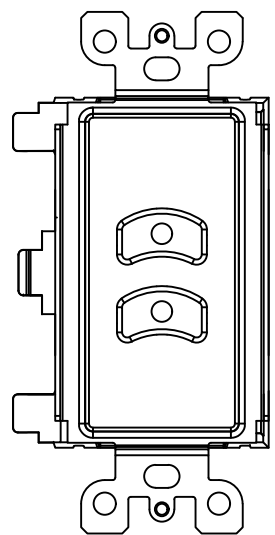

0700-5311
2-Button
Master Station Insert

0700-5312
4-Button
Master Station Insert

0700-5313
1-Slider
Master Station Insert

0700-5314
2-Slider
Master Station Insert

0700-5315
3-Slider
Master Station Insert

0700-5901
2-Button
Local Station Insert

0700-5902
4-Button
Local Station Insert

0700-5903
1-Slider
Local Station Insert

0700-5904
2-Slider
Local Station Insert

0700-5905
3-Slider
Local Station Insert

Notes:
Stations mount on 1.88" [47.75mm] centers
Available in the following colors:
BL-Black
WW-White

DRAWN BY: BRIAN F. EVANS
DATE: 5/10/2017
CHECKED: ROBERT BELL
SCALE: NTS
UNITS: INCHES [mm]

REV

B