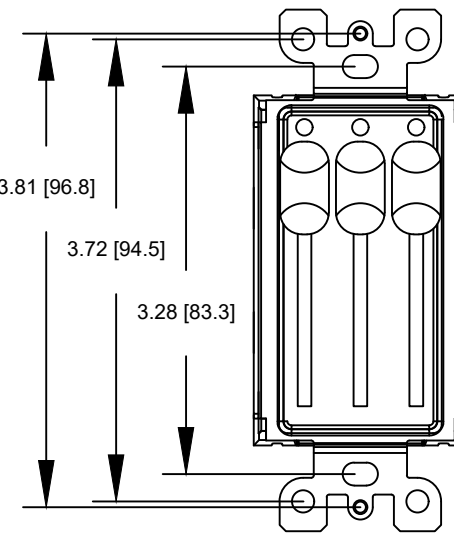

0700-5311
2-Button
Master Station Insert

0700-5312
4-Button
Master Station Insert

0700-5313
1-Slider
Master Station Insert

0700-5314
2-Slider
Master Station Insert

0700-5315
3-Slider
Master Station Insert

0700-5901
2-Button
Local Station Insert

0700-5902
4-Button
Local Station Insert

0700-5903
1-Slider
Local Station Insert

0700-5904
2-Slider
Local Station Insert

0700-5905
3-Slider
Local Station Insert

Notes:
Stations mount on 1.88" [47.75mm] centers
Available in the following colors:
BL-Black
WW-White

DRAWN BY: BRIAN F. EVANS
DATE: 5/10/2017
CHECKED: ROBERT BELL
SCALE: NTS
UNITS: INCHES [mm]

REV

B