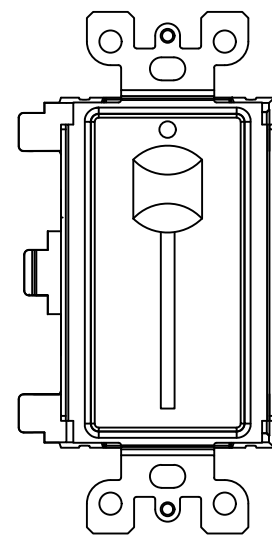

0700-5311
2-Button
Master Station Insert

0700-5312
4-Button
Master Station Insert

0700-5313
1-Slider
Master Station Insert

0700-5314
2-Slider
Master Station Insert

0700-5315
3-Slider
Master Station Insert

0700-5901
2-Button
Local Station Insert

0700-5902
4-Button
Local Station Insert

0700-5903
1-Slider
Local Station Insert

0700-5904
2-Slider
Local Station Insert

0700-5905
3-Slider
Local Station Insert

Notes:
Stations mount on 1.88" [47.75mm] centers
Available in the following colors:
BL-Black
WW-White

DRAWN BY: BRIAN F. EVANS
DATE: 5/10/2017
CHECKED: ROBERT BELL
SCALE: NTS
UNITS: INCHES [mm]

REV

B