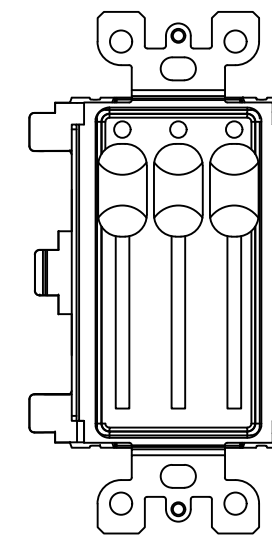

0700-5901
2-Button
Local Station Insert

0700-5902
4-Button
Local Station Insert

0700-5903
1-Slider
Local Station Insert

0700-5904
2-Slider
Local Station Insert

0700-5905
3-Slider
Local Station Insert

Notes:
Stations mount on 1.88" [47.75mm] centers
Available in the following colors:
BL-Black
WW-White

Networked Sliders & Buttons PoE
0700-53xx

FILENAME: 0700-53XX-NSB-PoE.dwg

PART NUMBER: 0700-53xx

Pathway Connectivity

103 Inglewood Plaza, 1439 17th Avenue SE
Calgary, Alberta, Canada T2G 1J9
Phone: +1(403)243-8110 Fax: +1(403)287-1281
<http://www.pathwayconnect.com>

DRAWN BY: BRIAN F. EVANS
DATE: 5/10/2017
CHECKED: ROBERT BELL
SCALE: NTS
UNITS: INCHES [mm]

REV

B