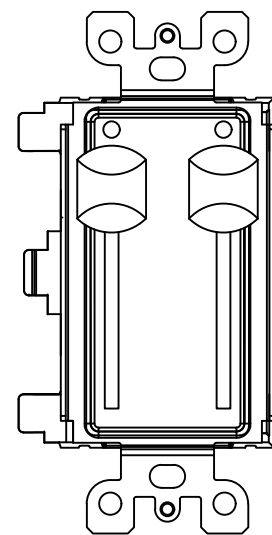

0700-5311
2-Button
Master Station Insert

0700-5312
4-Button
Master Station Insert

0700-5313
1-Slider
Master Station Insert

0700-5314
2-Slider
Master Station Insert

0700-5315
3-Slider
Master Station Insert

0700-5901
2-Button
Local Station Insert

0700-5902
4-Button
Local Station Insert

0700-5903
1-Slider
Local Station Insert

0700-5904
2-Slider
Local Station Insert

0700-5905
3-Slider
Local Station Insert

Notes:
Stations mount on 1.88" [47.75mm] centers
Available in the following colors:
BL-Black
WW-White

DRAWN BY: BRIAN F. EVANS
DATE: 5/10/2017
CHECKED: ROBERT BELL
SCALE: NTS
UNITS: INCHES [mm]

REV

B