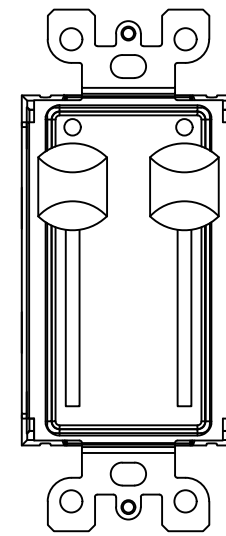

0700-5311
2-Button
Master Station Insert

0700-5312
4-Button
Master Station Insert

0700-5313
1-Slider
Master Station Insert

0700-5314
2-Slider
Master Station Insert

0700-5315
3-Slider
Master Station Insert

0700-5901
2-Button
Local Station Insert

0700-5902
4-Button
Local Station Insert

0700-5903
1-Slider
Local Station Insert

0700-5904
2-Slider
Local Station Insert

0700-5905
3-Slider
Local Station Insert

Notes:
Stations mount on 1.88" [47.75mm] centers
Available in the following colors:
BL-Black
WW-White

Networked Sliders & Buttons PoE
0700-53xx

FILENAME: 0700-53XX-NSB-PoE.dwg

PART NUMBER: 0700-53xx

Pathway Connectivity

103 Inglewood Plaza, 1439 17th Avenue SE
Calgary, Alberta, Canada T2G 1J9
Phone: +1(403)243-8110 Fax: +1(403)287-1281
<http://www.pathwayconnect.com>

DRAWN BY: BRIAN F. EVANS
DATE: 5/10/2017
CHECKED: ROBERT BELL
SCALE: NTS
UNITS: INCHES [mm]

REV

B