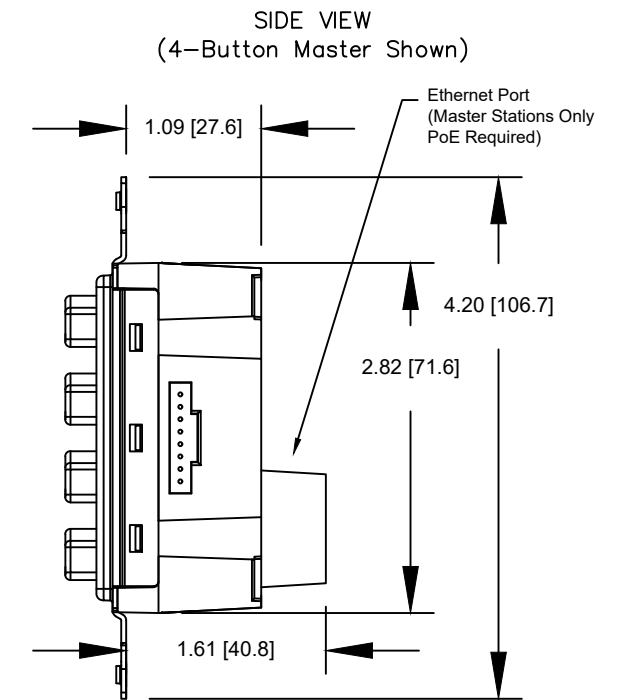

0700-5311
2-Button
Master Station Insert

0700-5312
4-Button
Master Station Insert

0700-5313
1-Slider
Master Station Insert

0700-5314
2-Slider
Master Station Insert

0700-5315
3-Slider
Master Station Insert

0700-5901
2-Button
Local Station Insert

0700-5902
4-Button
Local Station Insert

0700-5903
1-Slider
Local Station Insert

0700-5904
2-Slider
Local Station Insert

0700-5905
3-Slider
Local Station Insert

Notes:
Stations mount on 1.88" [47.75mm] centers
Available in the following colors:
BL-Black
WW-White

DRAWN BY: BRIAN F. EVANS
DATE: 5/10/2017
CHECKED: ROBERT BELL
SCALE: NTS
UNITS: INCHES [mm]

REV

B