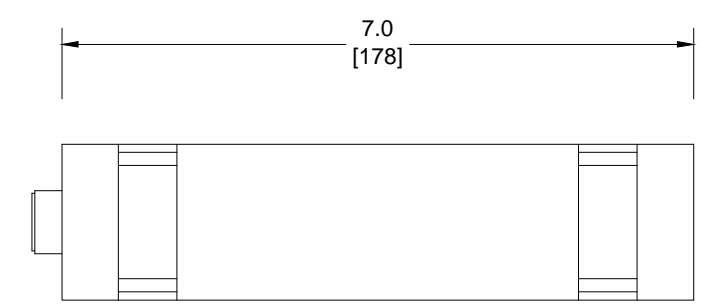

A B C D E F G H I J K L M N O P Q R S T U V W X Y Z AA BB CC DD EE FF

FRONT

SIDE

- Notes:**
- Connector kit can be installed on either side of Quattro
 - Bracket Color: Black

6941 Pathport Quattro
Front XLR Connector Kit - (4) XLR5M