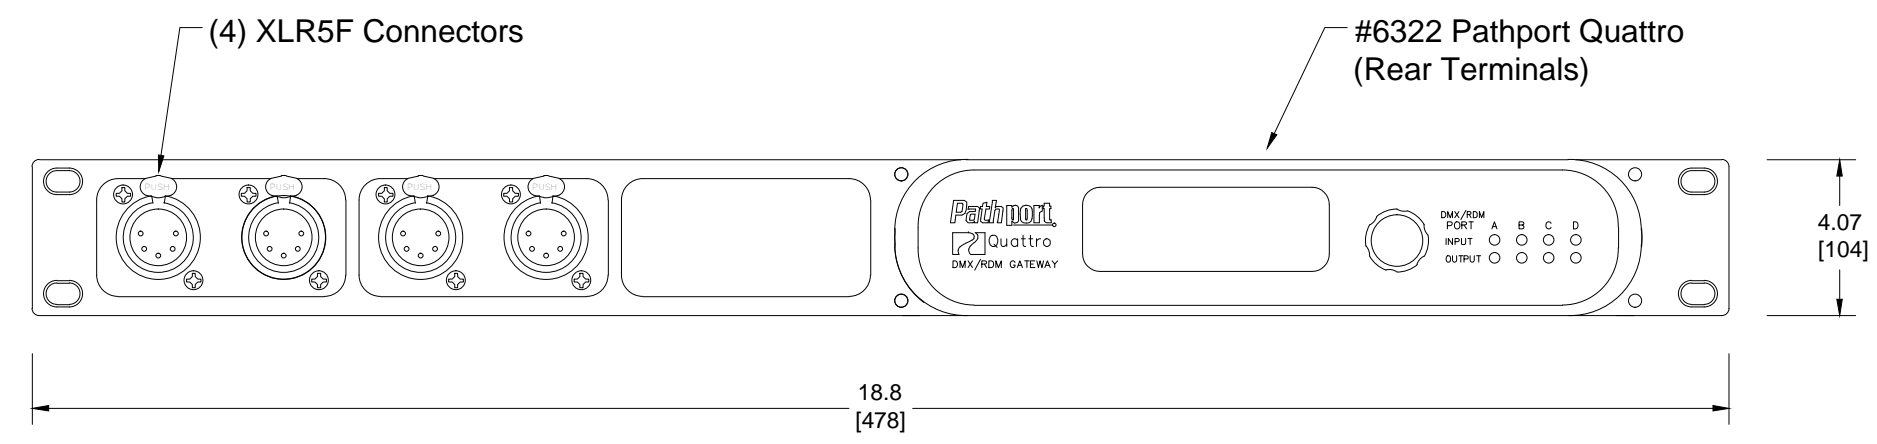

A B C D E F G H I J K L M N O P Q R S T U V W X Y Z AA BB CC DD EE FF

FRONT

SIDE

- Notes:**
- Connector kit can be installed on either side of Quattro
 - Bracket Color: Black

6941 Pathport Quattro
Front XLR Connector Kit - (4) XLR5M

FRONT

SIDE

- Notes:**
- Connector kit can be installed on either side of Quattro
 - Bracket Color: Black

6942 Pathport Quattro
Front XLR Connector Kit - (4) XLR5F

FILENAME: 694x-Quattro-Front-XLR-Kits.dwg PART NUMBER: 6942