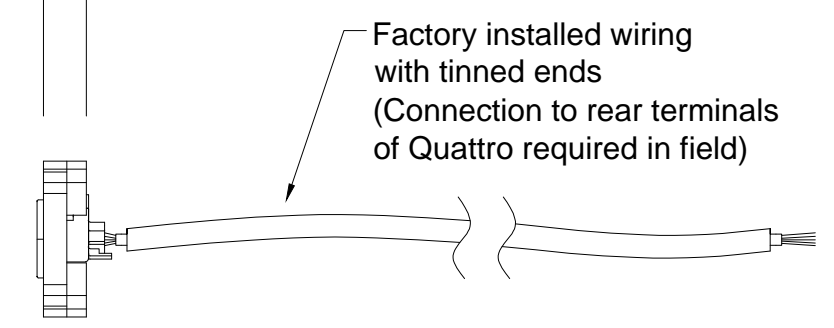

A B C D E F G H I J K L M N O P Q R S T U V W X Y Z AA BB CC DD EE FF

FRONT

SIDE

- Notes:**
- Connector kit can be installed on either side of Quattro
 - Bracket Color: Black

6941 Pathport Quattro
Front XLR Connector Kit - (4) XLR5M