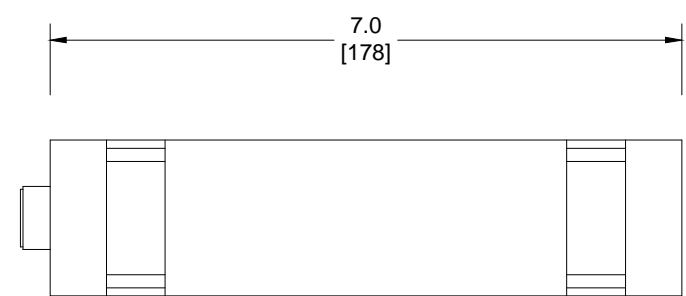

DRAWN BY:	BRIAN F. EVANS
DATE:	12/3/2018
CHECKED:	ROBERT BELL
SCALE :	NTS
UNITS:	INCHES [mm]

REV
B

A B C D E F G H I J K L M N O P Q R S T U V W X Y Z AA BB CC DD EE FF

A B C D E F G H I J K L M N O P Q R S T U V W X Y Z AA BB CC DD EE FF

FRONT

SIDE

- Notes:**
- Connector kit can be installed on either side of Quattro
 - Bracket Color: Black

6942 Pathport Quattro
Front XLR Connector Kit - (4) XLR5F

FILENAME: 694x-Quattro-Front-XLR-Kits.dwg PART NUMBER: 6942