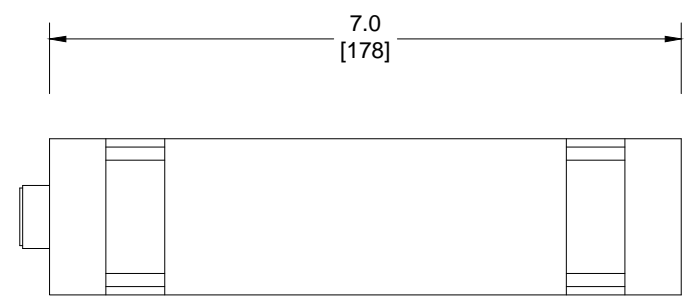

FRONT

SIDE

1. **Notes:**
2. Connector kit can be installed on either side of Quattro
   - Bracket Color: Black

6943 Pathport Quattro
Front XLR Connector Kit - (2) XLR5M - (2) XLR5F

FILENAME: 694x-Quattro-Front-XLR-Kits.dwg   PART NUMBER: 6943

Pathway Connectivity
103 Inglewood Plaza, 1439 17th Avenue SE
Calgary, Alberta, Canada T2G 1J9
Phone: +1(403)243-8110 Fax: +1(403)287-1281
<http://www.pathwayconnect.com>

DRAWN BY:	BRIAN F. EVANS
DATE:	12/3/2018
CHECKED:	ROBERT BELL
SCALE:	NTS
UNITS:	INCHES [mm]

REV
B