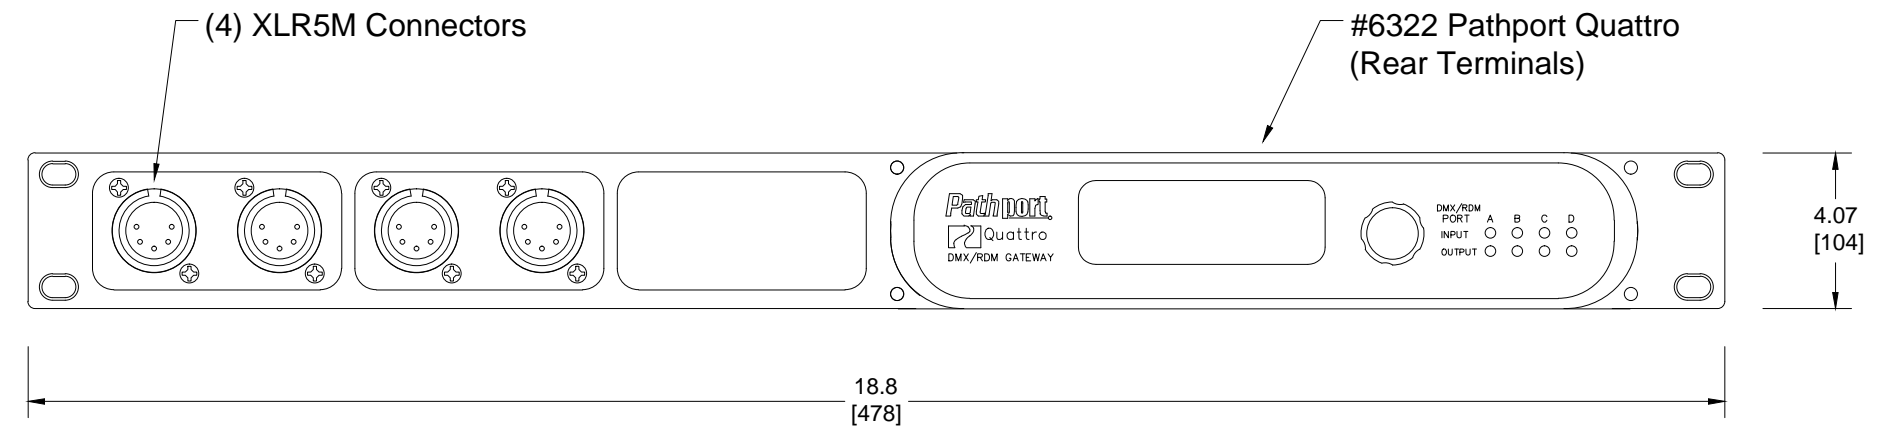

A B C D E F G H I J K L M N O P Q R S T U V W X Y Z AA BB CC DD EE FF

FRONT

SIDE

- Notes:**
- Connector kit can be installed on either side of Quattro
 - Bracket Color: Black

6941 Pathport Quattro
Front XLR Connector Kit - (4) XLR5M

FRONT

SIDE

- Notes:**
- Connector kit can be installed on either side of Quattro
 - Bracket Color: Black

6942 Pathport Quattro
Front XLR Connector Kit - (4) XLR5F

FILENAME: 694x-Quattro-Front-XLR-Kits.dwg PART NUMBER: 6942