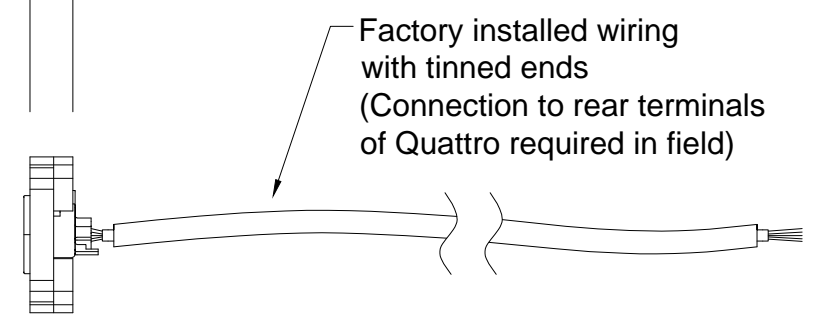

REV
B

A B C D E F G H I J K L M N O P Q R S T U V W X Y Z AA BB CC DD EE FF

FRONT

SIDE

- Notes:**
- Connector kit can be installed on either side of Quattro
 - Bracket Color: Black

6943 Pathport Quattro
 Front XLR Connector Kit - (2) XLR5M - (2) XLR5F