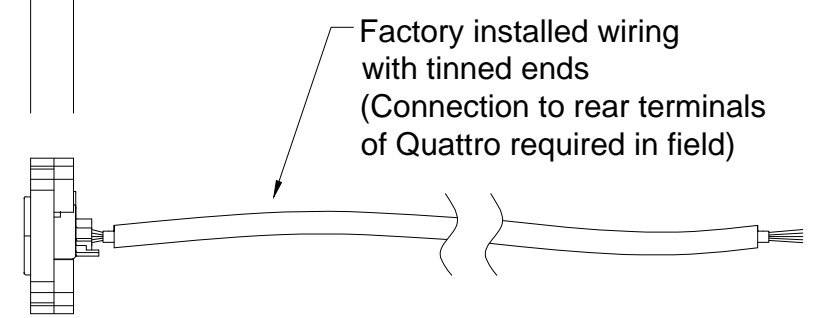

DRAWN BY:	BRIAN F. EVANS
DATE:	12/3/2018
CHECKED:	ROBERT BELL
SCALE :	NTS
UNITS:	INCHES [mm]

REV
B

A B C D E F G H I J K L M N O P Q R S T U V W X Y Z AA BB CC DD EE FF

A B C D E F G H I J K L M N O P Q R S T U V W X Y Z AA BB CC DD EE FF

FRONT

SIDE

- Notes:**
- Connector kit can be installed on either side of Quattro
 - Bracket Color: Black

6942 Pathport Quattro
Front XLR Connector Kit - (4) XLR5F

FILENAME: 694x-Quattro-Front-XLR-Kits.dwg PART NUMBER: 6942