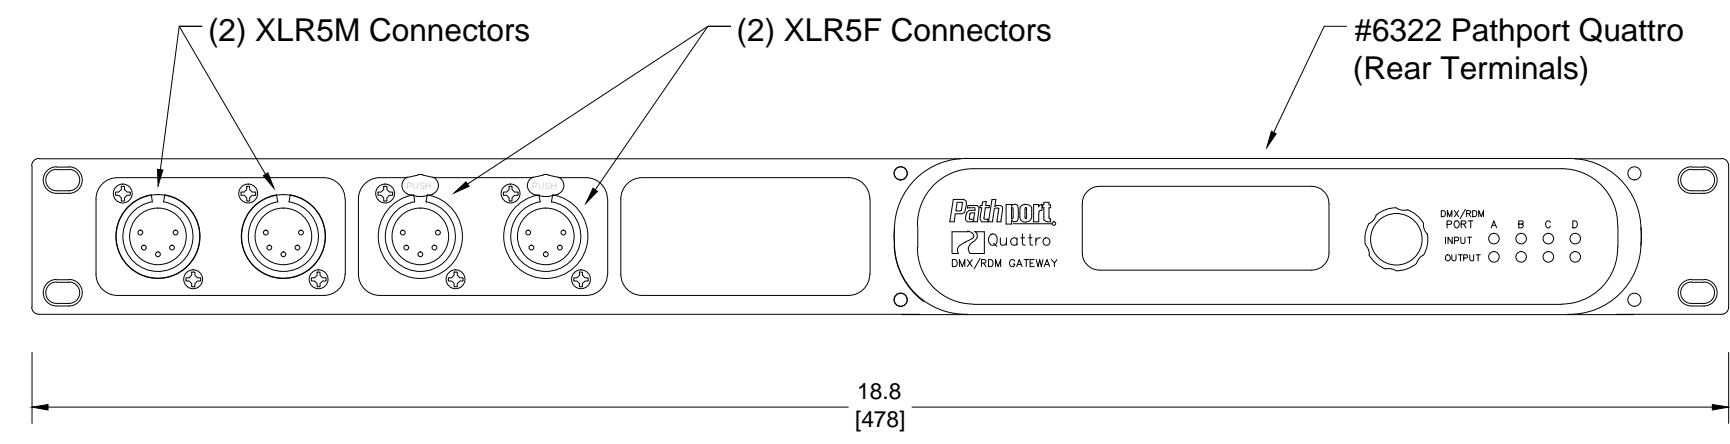

FRONT

SIDE

1. **Notes:**
2. Connector kit can be installed on either side of Quattro
   - Bracket Color: Black

6943 Pathport Quattro
Front XLR Connector Kit - (2) XLR5M - (2) XLR5F

FILENAME: 694x-Quattro-Front-XLR-Kits.dwg   PART NUMBER: 6943

Pathway Connectivity
103 Inglewood Plaza, 1439 17th Avenue SE
Calgary, Alberta, Canada T2G 1J9
Phone: +1(403)243-8110 Fax: +1(403)287-1281
<http://www.pathwayconnect.com>

DRAWN BY:	BRIAN F. EVANS
DATE:	12/3/2018
CHECKED:	ROBERT BELL
SCALE:	NTS
UNITS:	INCHES [mm]

REV
B