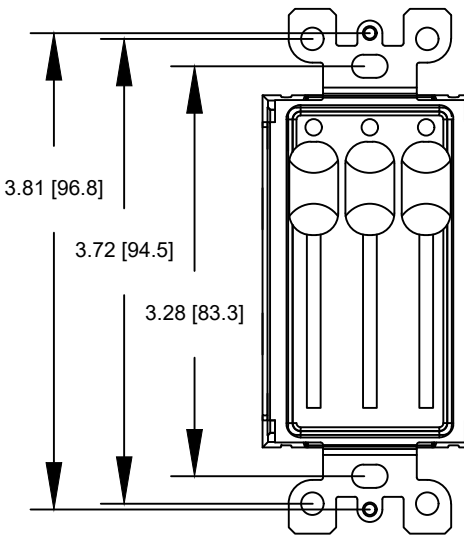

0700-5435
3-Slider
Master Station Insert

3.81 [96.8]
3.72 [94.5]
3.28 [83.3]