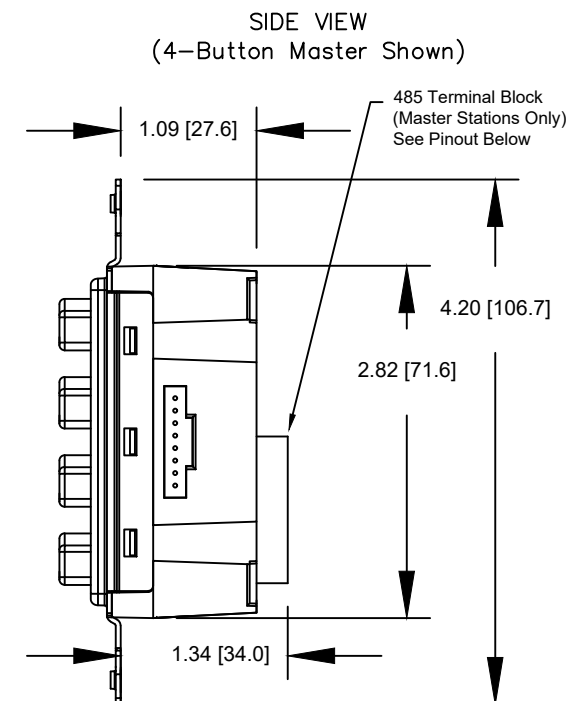

0700-5901
2-Button
Local Station Insert