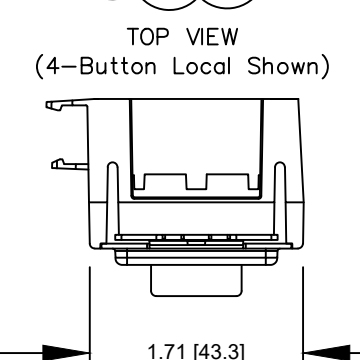

Notes:

Stations mount on 1.88" [47.75mm] centers
Available in the following colors: BL-Black WW-White

3.81 [96.8]
3.72 [94.5]
3.28 [83.3]

Vignette 485 Stations
0700-54xx

FILENAME: 0700-54XX-Vignette-485.dwg

PART NUMBER: 0700-54xx

Pathway Connectivity

103 Inglewood Plaza, 1439 17th Avenue SE
Calgary, Alberta, Canada T2G 1J9
Phone: +1(403)243-8110 Fax: +1(403)287-1281
<http://www.pathwayconnect.com>

DRAWN BY: BRIAN F. EVANS
DATE: 5/10/2017
CHECKED: ROBERT BELL
SCALE: NTS
UNITS: INCHES [mm]

REV

B