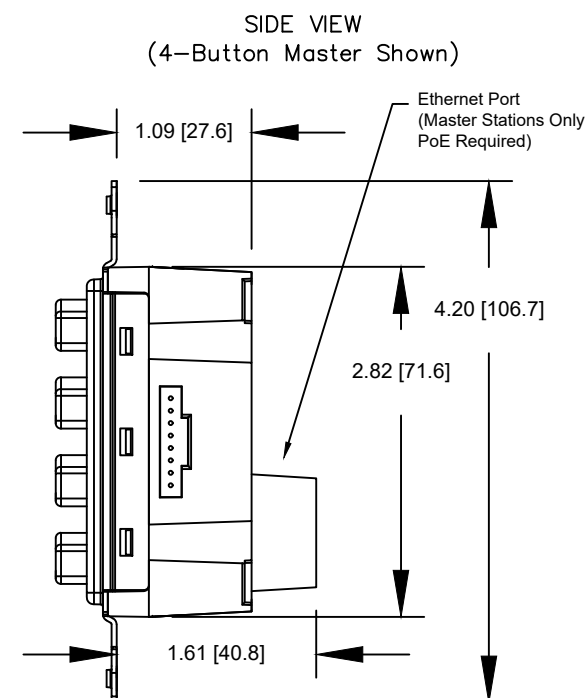

0700-5411
2-Button
Master Station Insert

0700-5412
4-Button
Master Station Insert

0700-5413
1-Slider
Master Station Insert

0700-5414
2-Slider
Master Station Insert

0700-5415
3-Slider
Master Station Insert

SIDE VIEW
(4-Button Master Shown)

0700-5901
2-Button
Local Station Insert

0700-5902
4-Button
Local Station Insert

0700-5903
1-Slider
Local Station Insert

0700-5904
2-Slider
Local Station Insert

0700-5905
3-Slider
Local Station Insert

TOP VIEW
(4-Button Local Shown)

Notes:
Stations mount on 1.88" [47.75mm] centers
Available in the following colors:
BL-Black
WW-White

Vignette PoE Stations
0700-54xx

FILENAME: 0700-54XX-Vignette-PoE.dwg

PART NUMBER: 0700-54xx