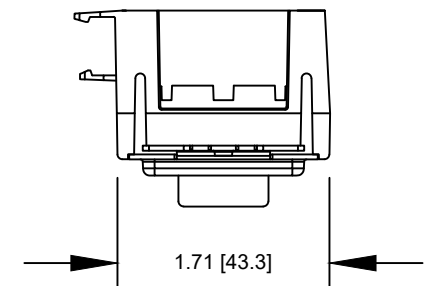

SIDE VIEW
(4-Button Master Shown)

0700-5901
2-Button
Local Station Insert

0700-5902
4-Button
Local Station Insert

0700-5903
1-Slider
Local Station Insert

0700-5904
2-Slider
Local Station Insert

0700-5905
3-Slider
Local Station Insert

TOP VIEW
(4-Button Local Shown)

Notes:
Stations mount on 1.88" [47.75mm] centers
Available in the following colors:
BL-Black
WW-White

Vignette PoE Stations
0700-54xx

FILENAME: 0700-54XX-Vignette-PoE.dwg

PART NUMBER: 0700-54xx