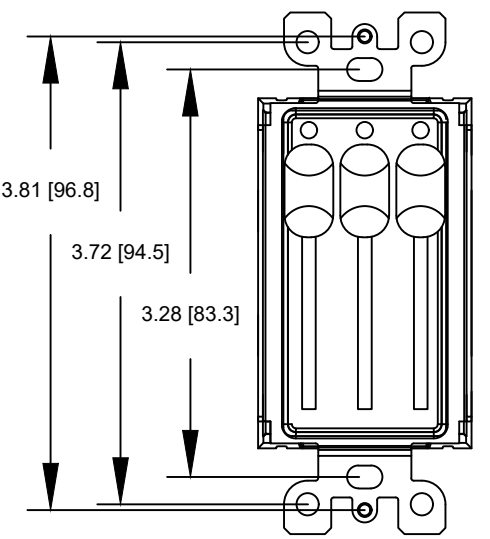

0700-5411
2-Button
Master Station Insert

0700-5412
4-Button
Master Station Insert

0700-5413
1-Slider
Master Station Insert

0700-5414
2-Slider
Master Station Insert

0700-5415
3-Slider
Master Station Insert

SIDE VIEW
(4-Button Master Shown)

0700-5901
2-Button
Local Station Insert

0700-5902
4-Button
Local Station Insert

0700-5903
1-Slider
Local Station Insert

0700-5904
2-Slider
Local Station Insert

0700-5905
3-Slider
Local Station Insert

TOP VIEW
(4-Button Local Shown)

Notes:
Stations mount on 1.88" [47.75mm] centers
Available in the following colors:
BL-Black
WW-White

Vignette PoE Stations
0700-54xx

FILENAME: 0700-54XX-Vignette-PoE.dwg

PART NUMBER: 0700-54xx