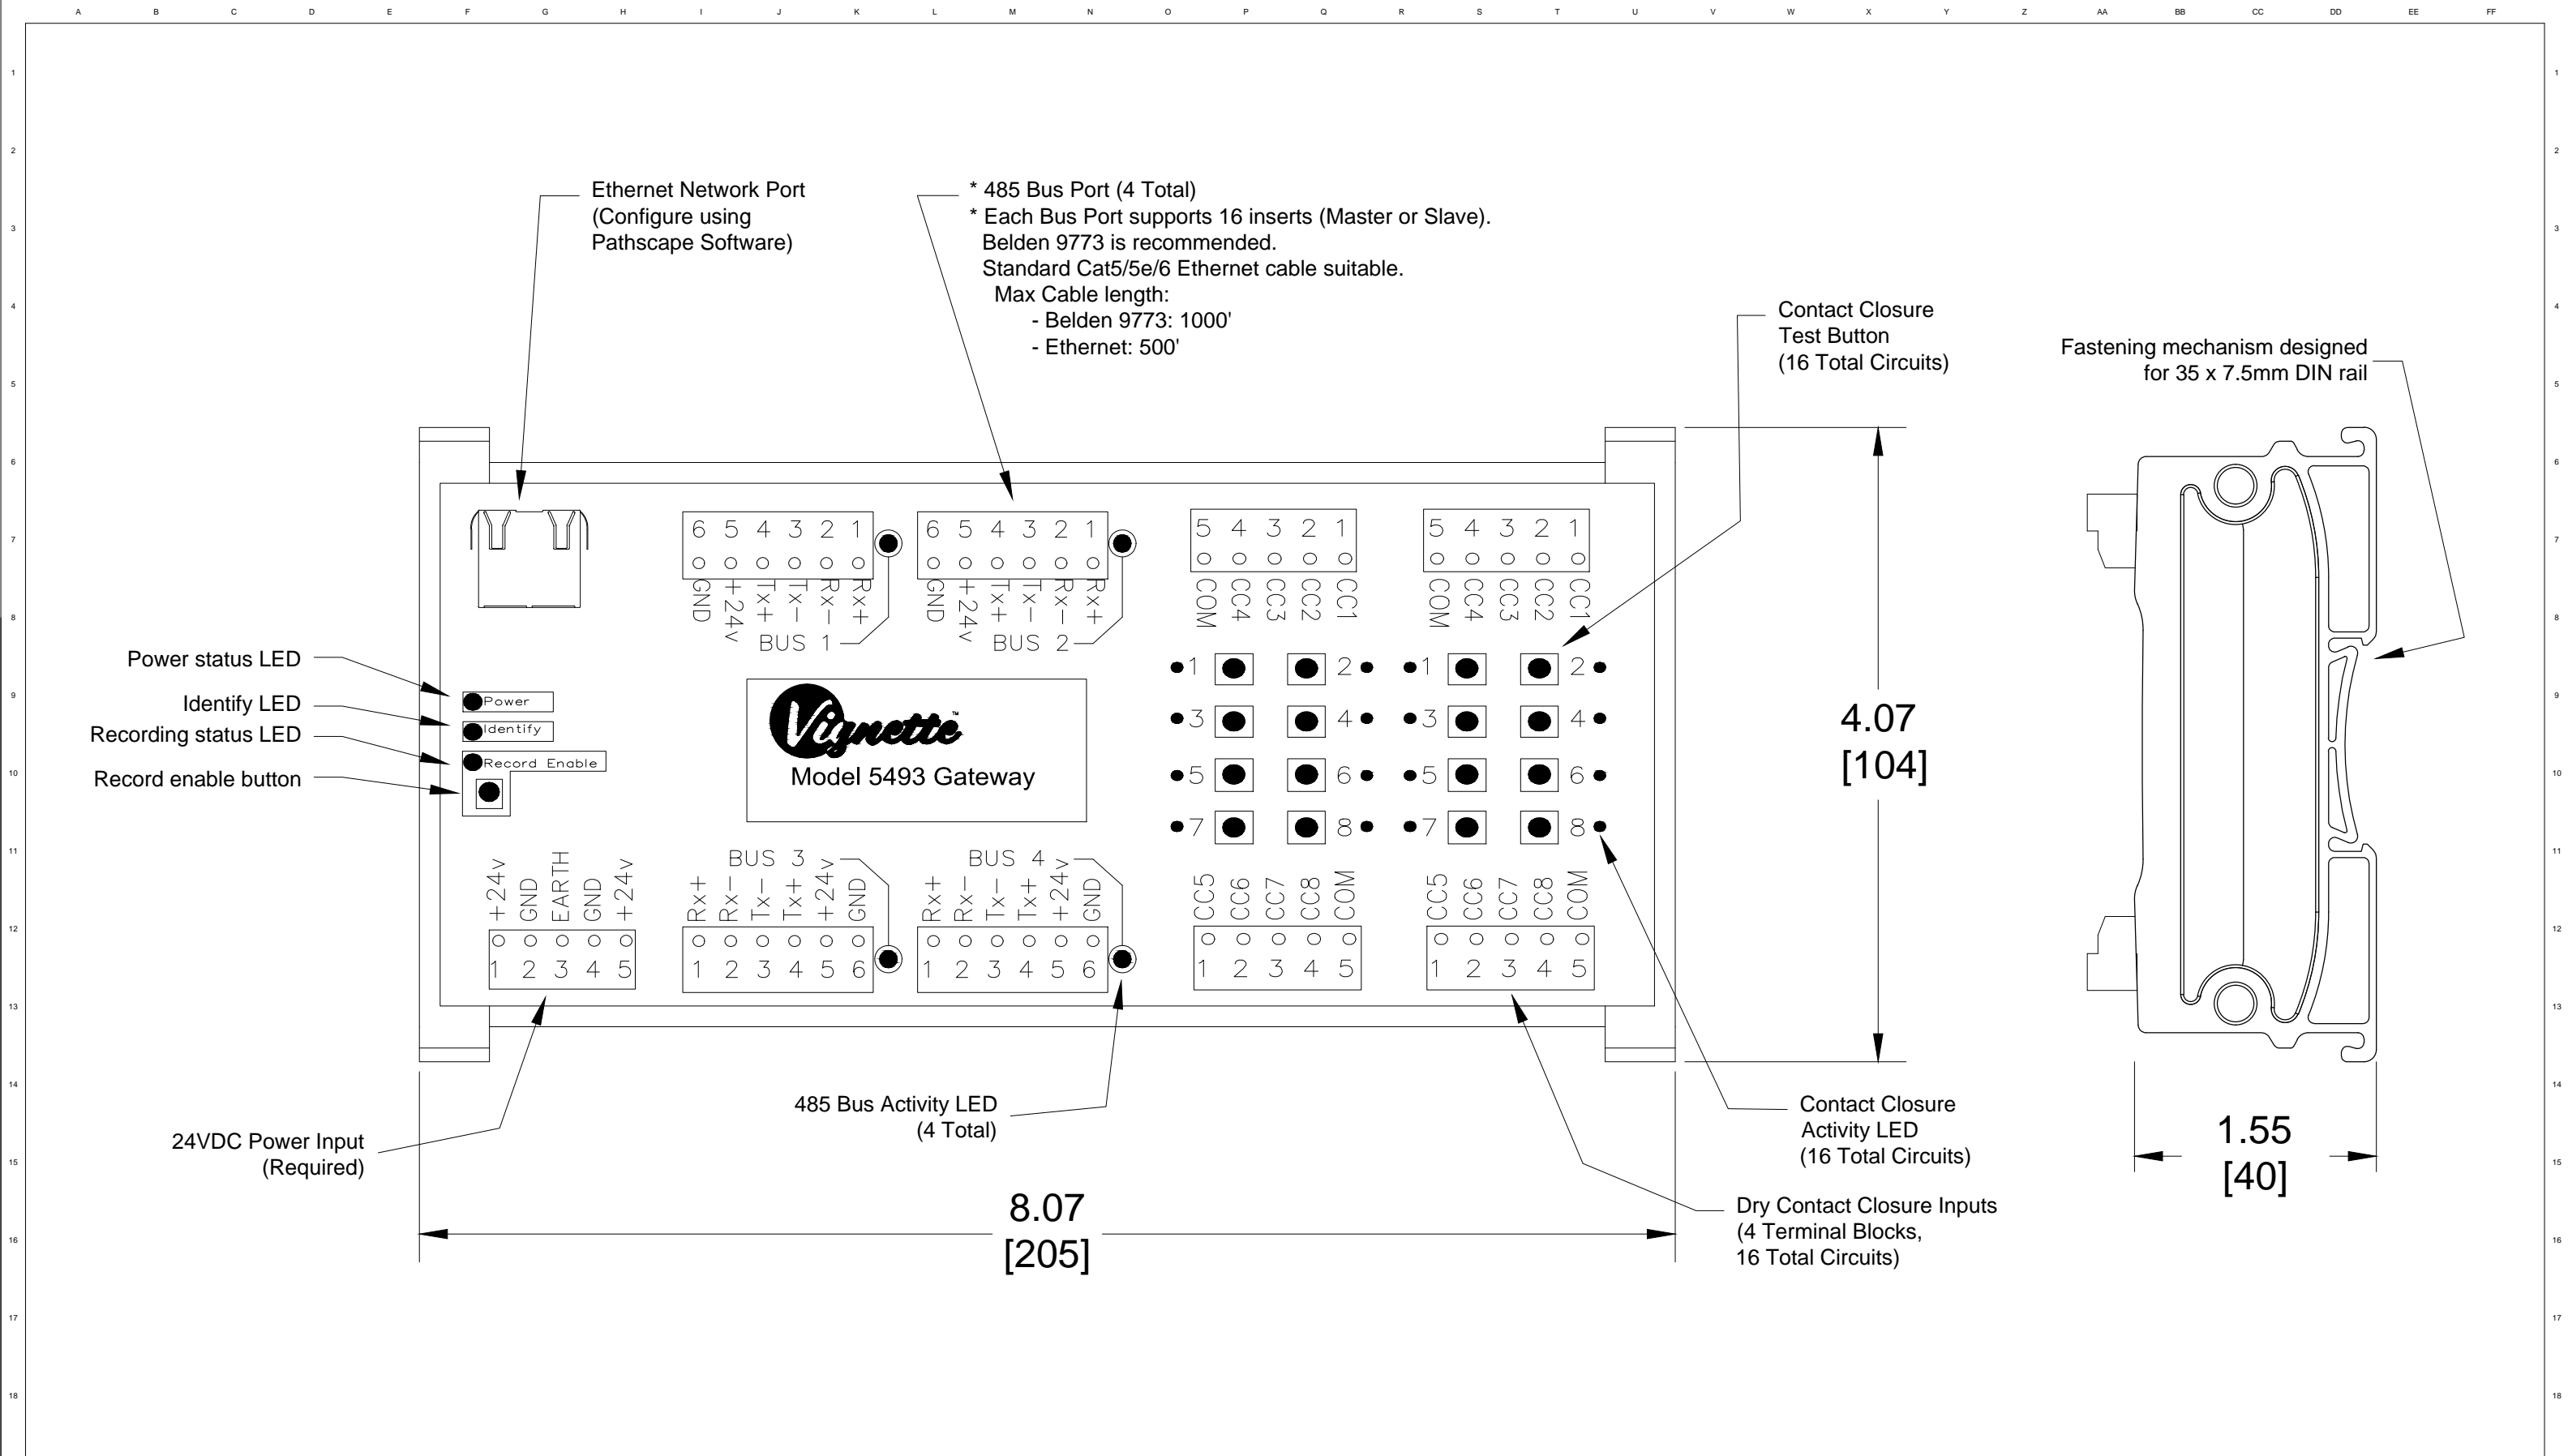

DRAWN BY: BRIAN F. EVANS
DATE: 5/16/2017
CHECKED: ROBERT BELL
SCALE: NTS
UNITS: INCHES [mm]

REV
A

Vignette 485 Architectural Gateway
With 16 Contacts

FILENAME: 0700-549X-Vignette-485-Arch-Gateways.dwg

PART NUMBER: 0700-5493