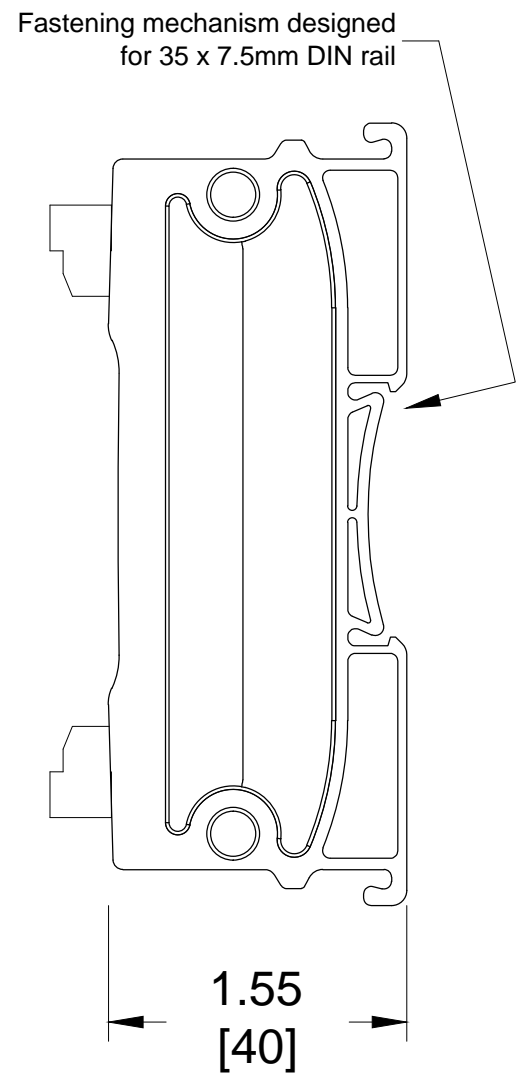

Vignette 485 Architectural Gateway
With 2 DMX Ports and 8 Contacts

FILENAME: 0700-549X-Vignette-485-Arch-Gateways.dwg   PART NUMBER: 0700-5492

Pathway Connectivity
103 Inglewood Plaza, 1439 17th Avenue SE
Calgary, Alberta, Canada T2G 1J9
Phone: +1(403)243-8110 Fax: +1(403)287-1281
<http://www.pathwayconnect.com>

DRAWN BY: BRIAN F. EVANS
DATE: 5/16/2017
CHECKED: ROBERT BELL
SCALE: NTS
UNITS: INCHES [mm]

REV
A