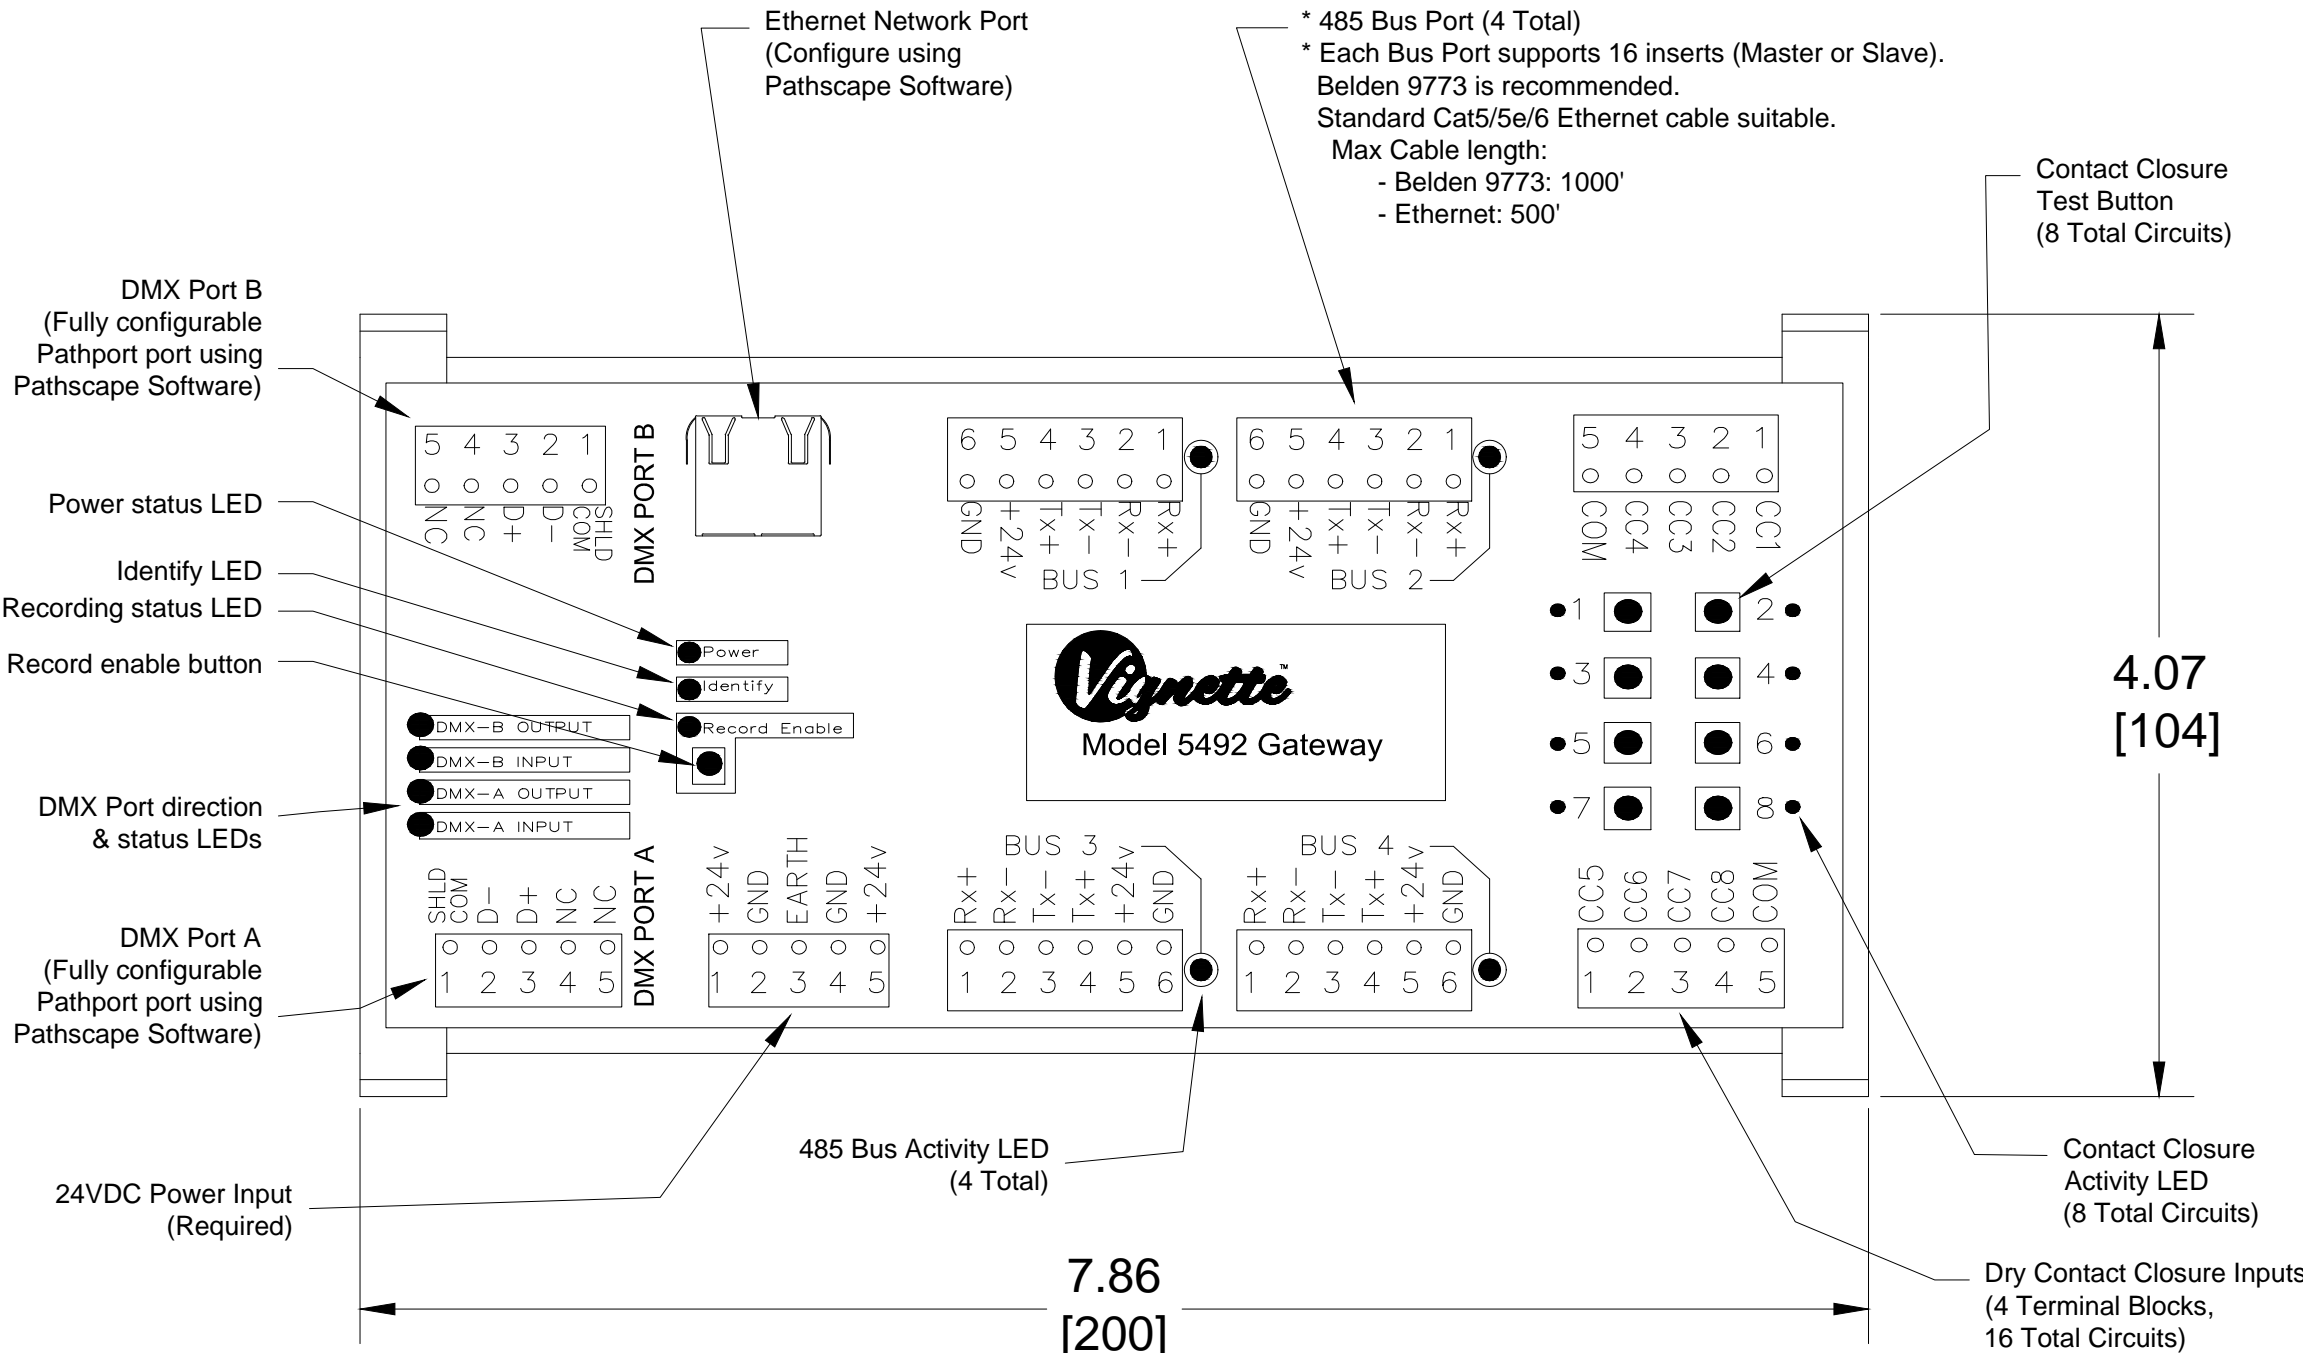

Vignette 485 Architectural Gateway
With 2 DMX Ports and 8 Contacts

FILENAME: 0700-549X-Vignette-485-Arch-Gateways.dwg   PART NUMBER: 0700-5492

Pathway Connectivity
103 Inglewood Plaza, 1439 17th Avenue SE
Calgary, Alberta, Canada T2G 1J9
Phone: +1(403)243-8110 Fax: +1(403)287-1281
<http://www.pathwayconnect.com>

DRAWN BY: BRIAN F. EVANS
DATE: 5/16/2017
CHECKED: ROBERT BELL
SCALE: NTS
UNITS: INCHES [mm]

REV
A