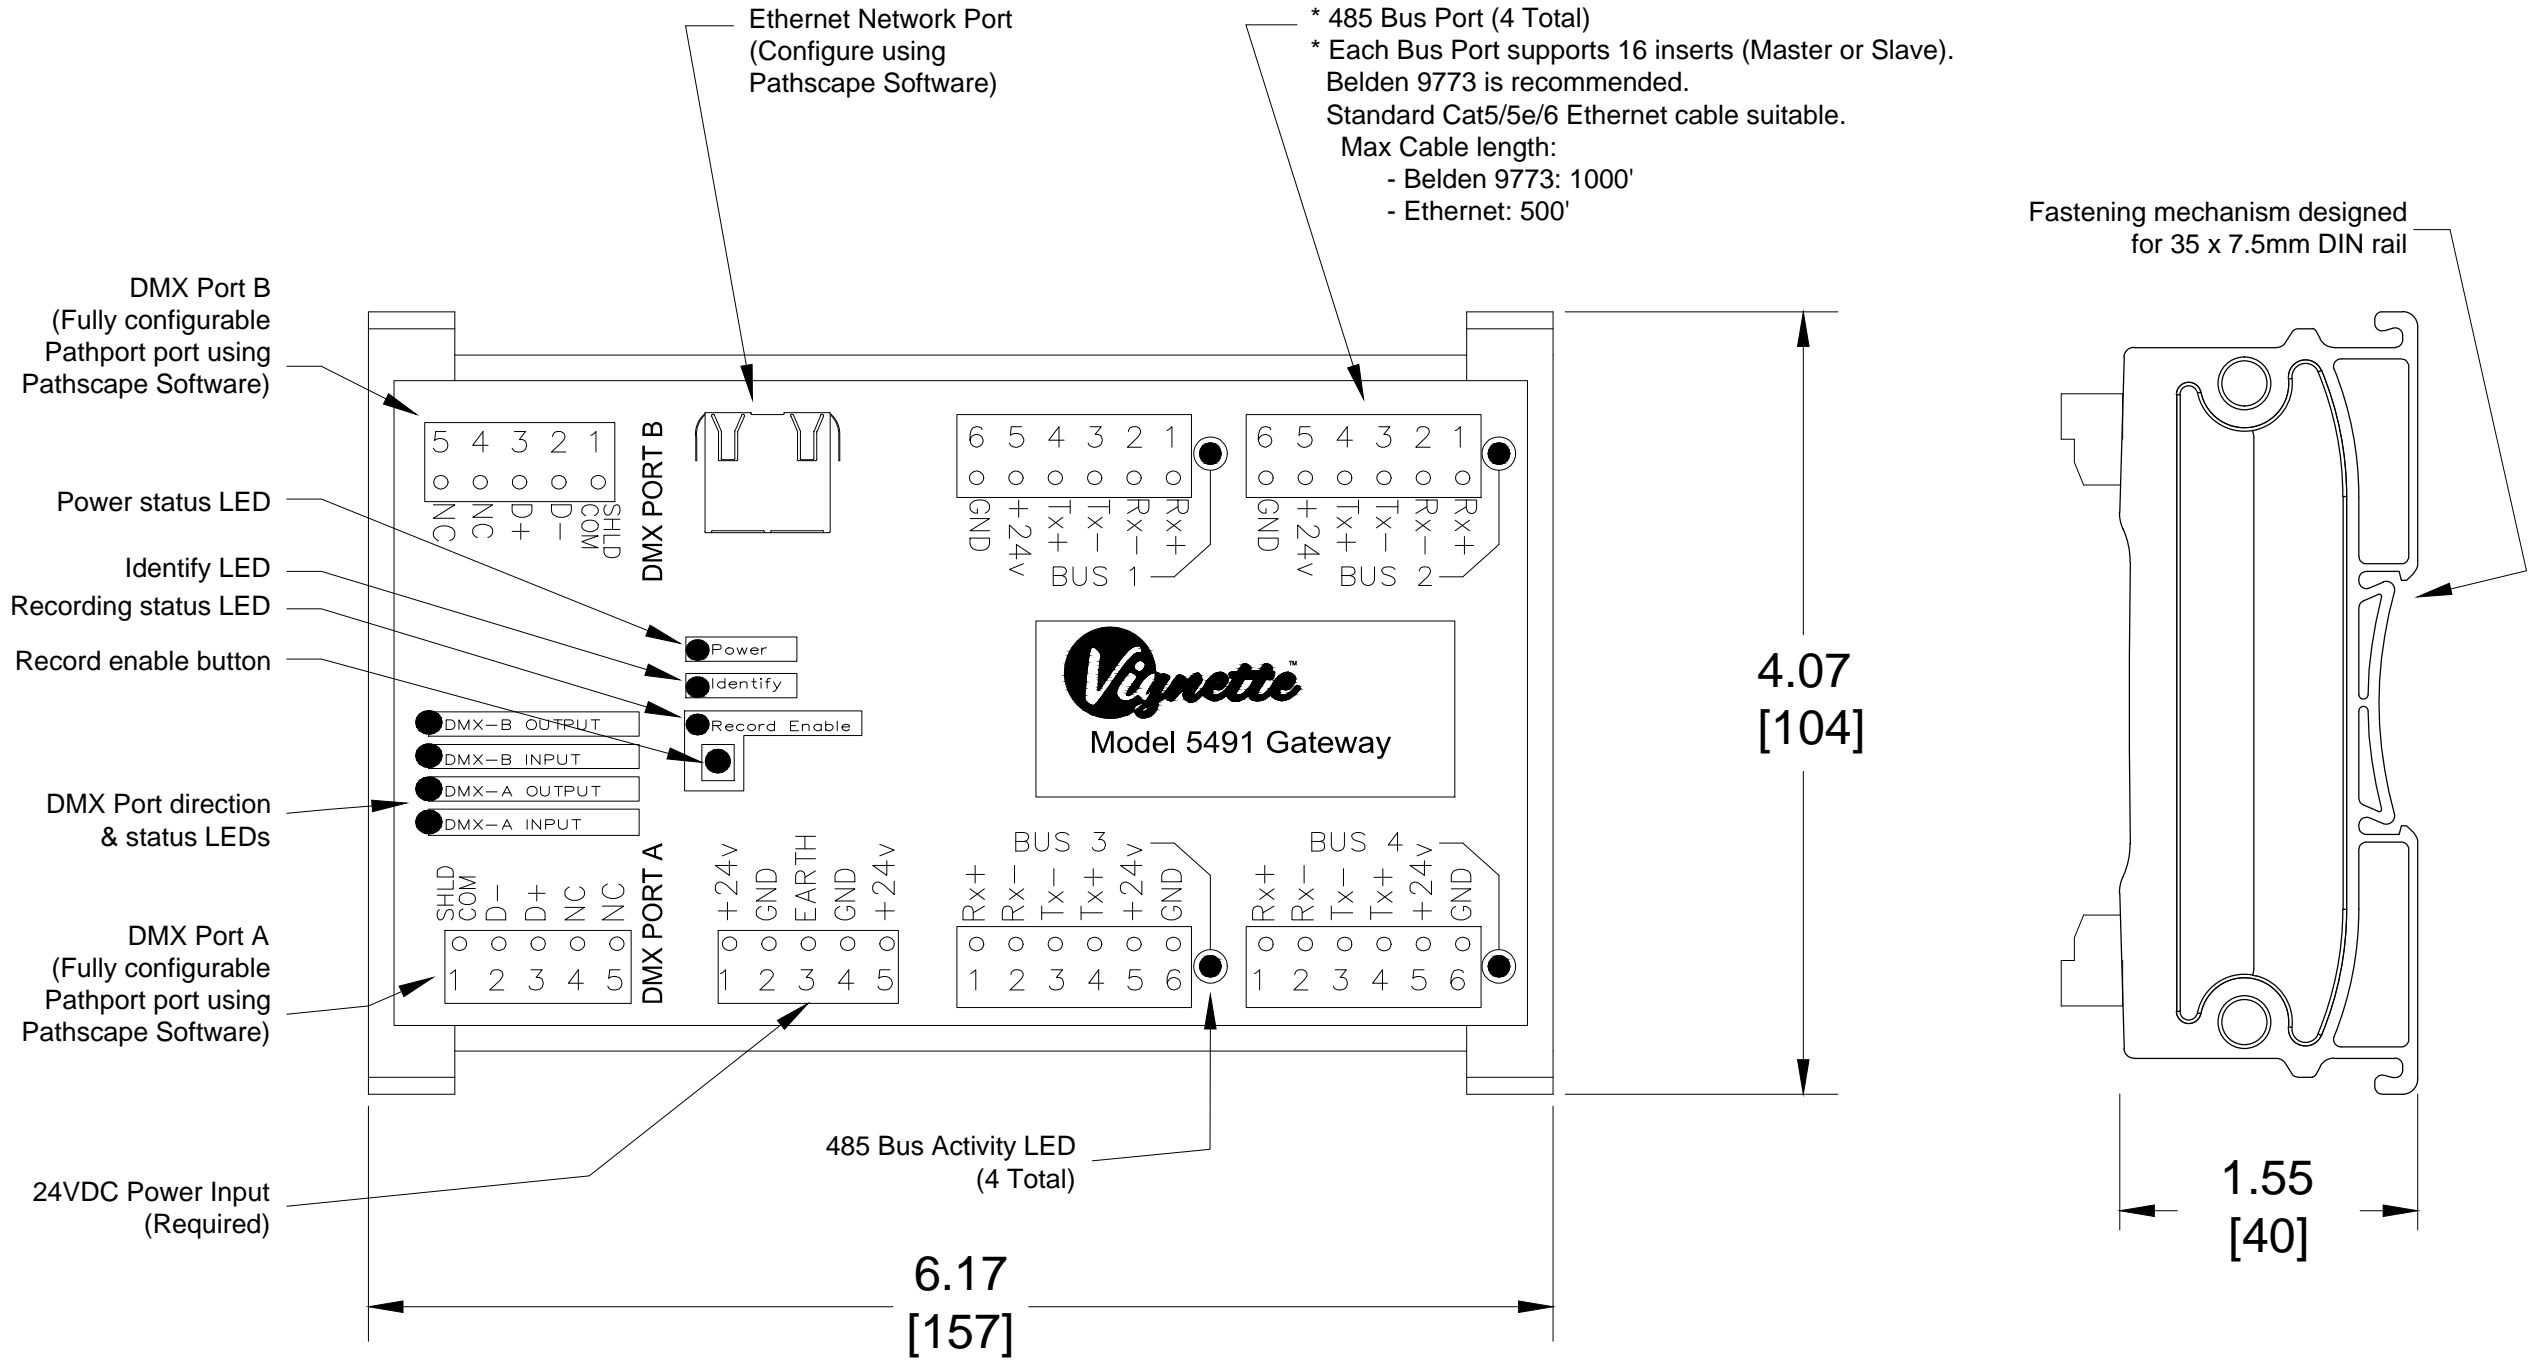

DRAWN BY:	BRIAN F. EVANS
DATE:	5/16/2017
CHECKED:	ROBERT BELL
SCALE :	NTS
UNITS:	INCHES [mm]

REV
A

Vignette 485 Architectural Gateway
With 2 DMX Ports

FILENAME: 0700-549X-Vignette-485-Arch-Gateways.dwg

PART NUMBER: 0700-5491