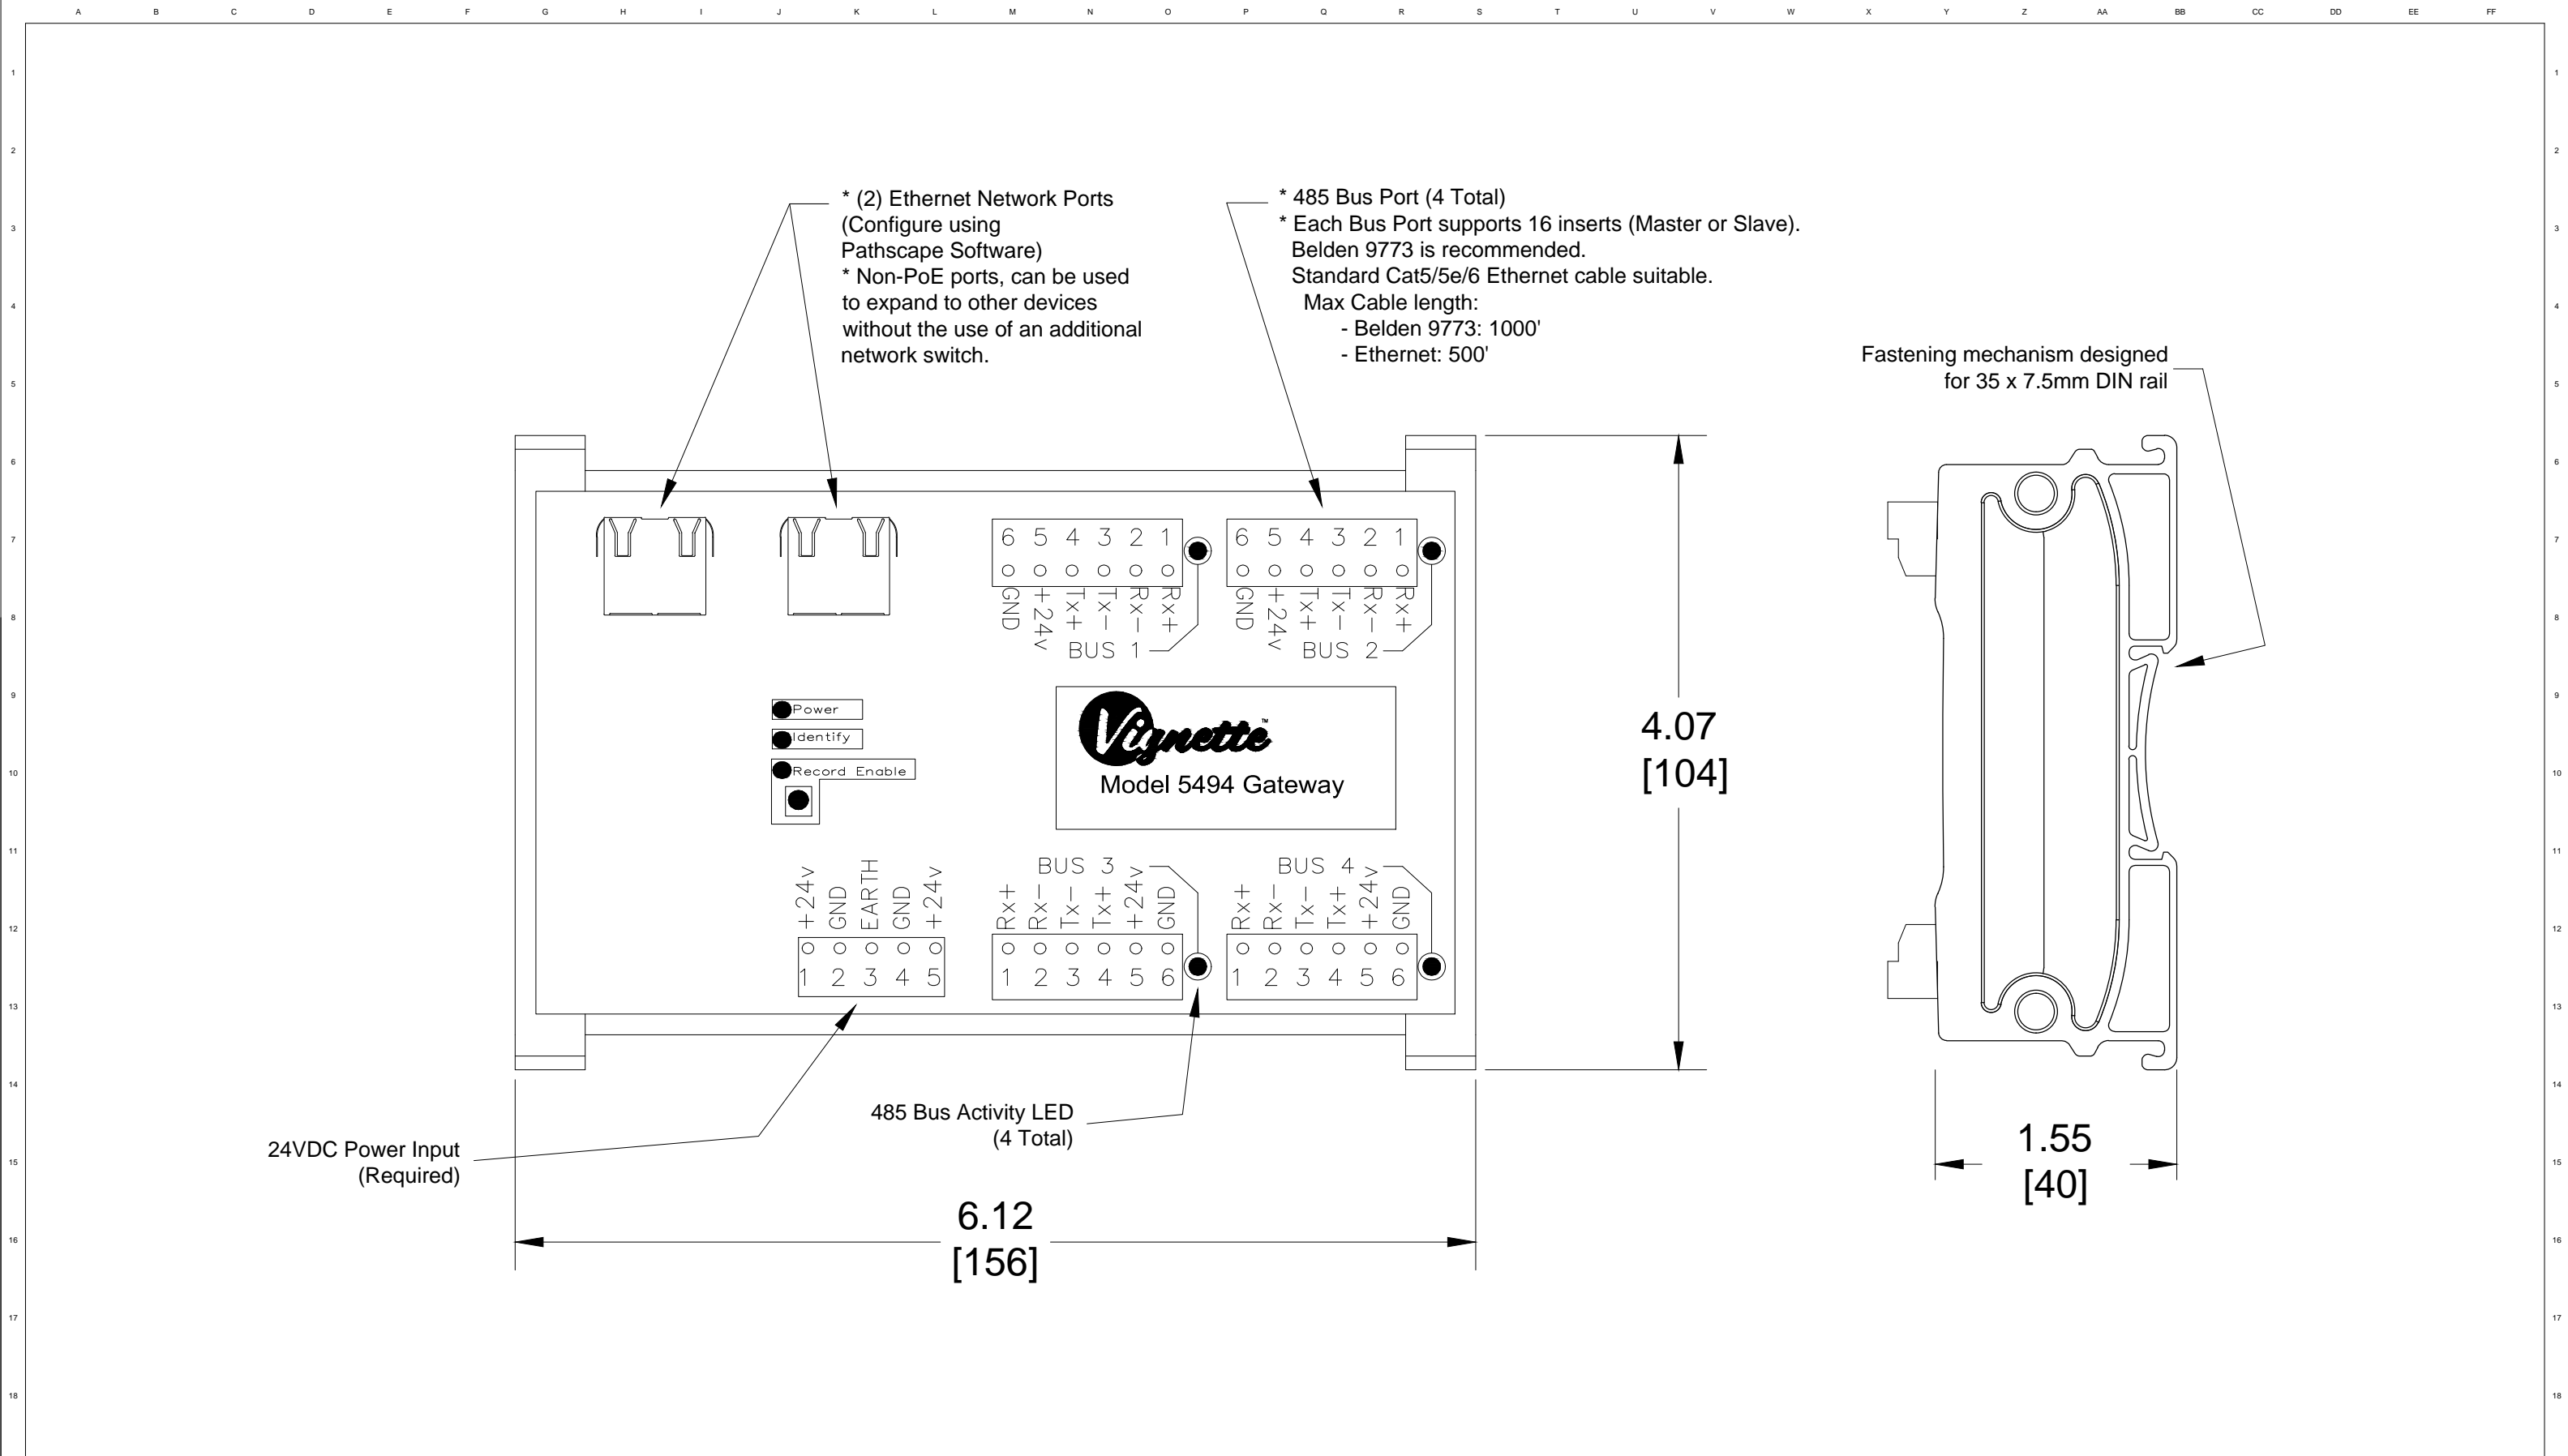

DRAWN BY: BRIAN F. EVANS
DATE: 5/16/2017
CHECKED: ROBERT BELL
SCALE: NTS
UNITS: INCHES [mm]

REV
A

Vignette 485 Architectural Gateway
With 16 Contacts

FILENAME: 0700-549X-Vignette-485-Arch-Gateways.dwg

PART NUMBER: 0700-5493

CHECKED: ROBERT BELL

SCALE: NTS

UNITS: INCHES [mm]

REV

A

Vignette 485 Architectural Gateway
With 2 Ethernet Ports

FILENAME: 0700-549X-Vignette-485-Arch-Gateways.dwg PART NUMBER: 0700-5494

Pathway Connectivity
103 Inglewood Plaza, 1439 17th Avenue SE
Calgary, Alberta, Canada T2G 1J9
Phone: +1(403)243-8110 Fax: +1(403)287-1281
<http://www.pathwayconnect.com>

DRAWN BY:	BRIAN F. EVANS
DATE:	5/16/2017
CHECKED:	ROBERT BELL
SCALE:	NTS
UNITS:	INCHES [mm]

REV
A